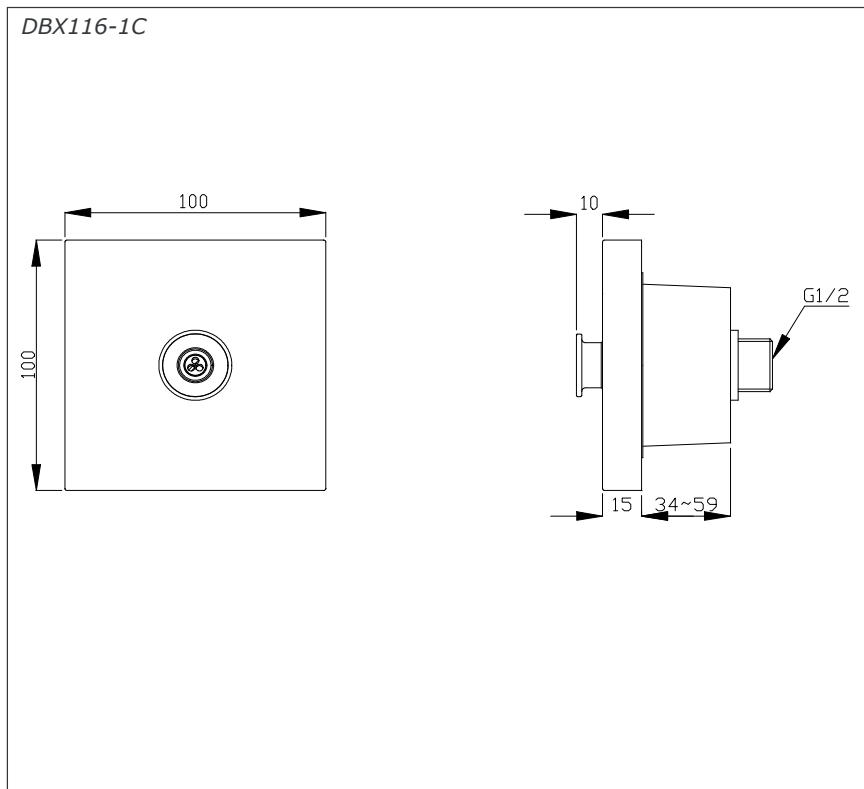

TOTO | SHOWER FITTINGS

Gyrostream Body Shower

DBX116-1C

Features

- Gyrostream (body shower) : Water flows through nozzles that rotate and pulsate, massage the body and stimulate blood circulation, refreshing the whole body.

Specifications

Finish : Nickel Chrome

Size : 100W x 25D x 100H mm

Parts Description

- **DBX116-1C**
Body Shower
(Gyrostream)

Please consult a TOTO representative for details